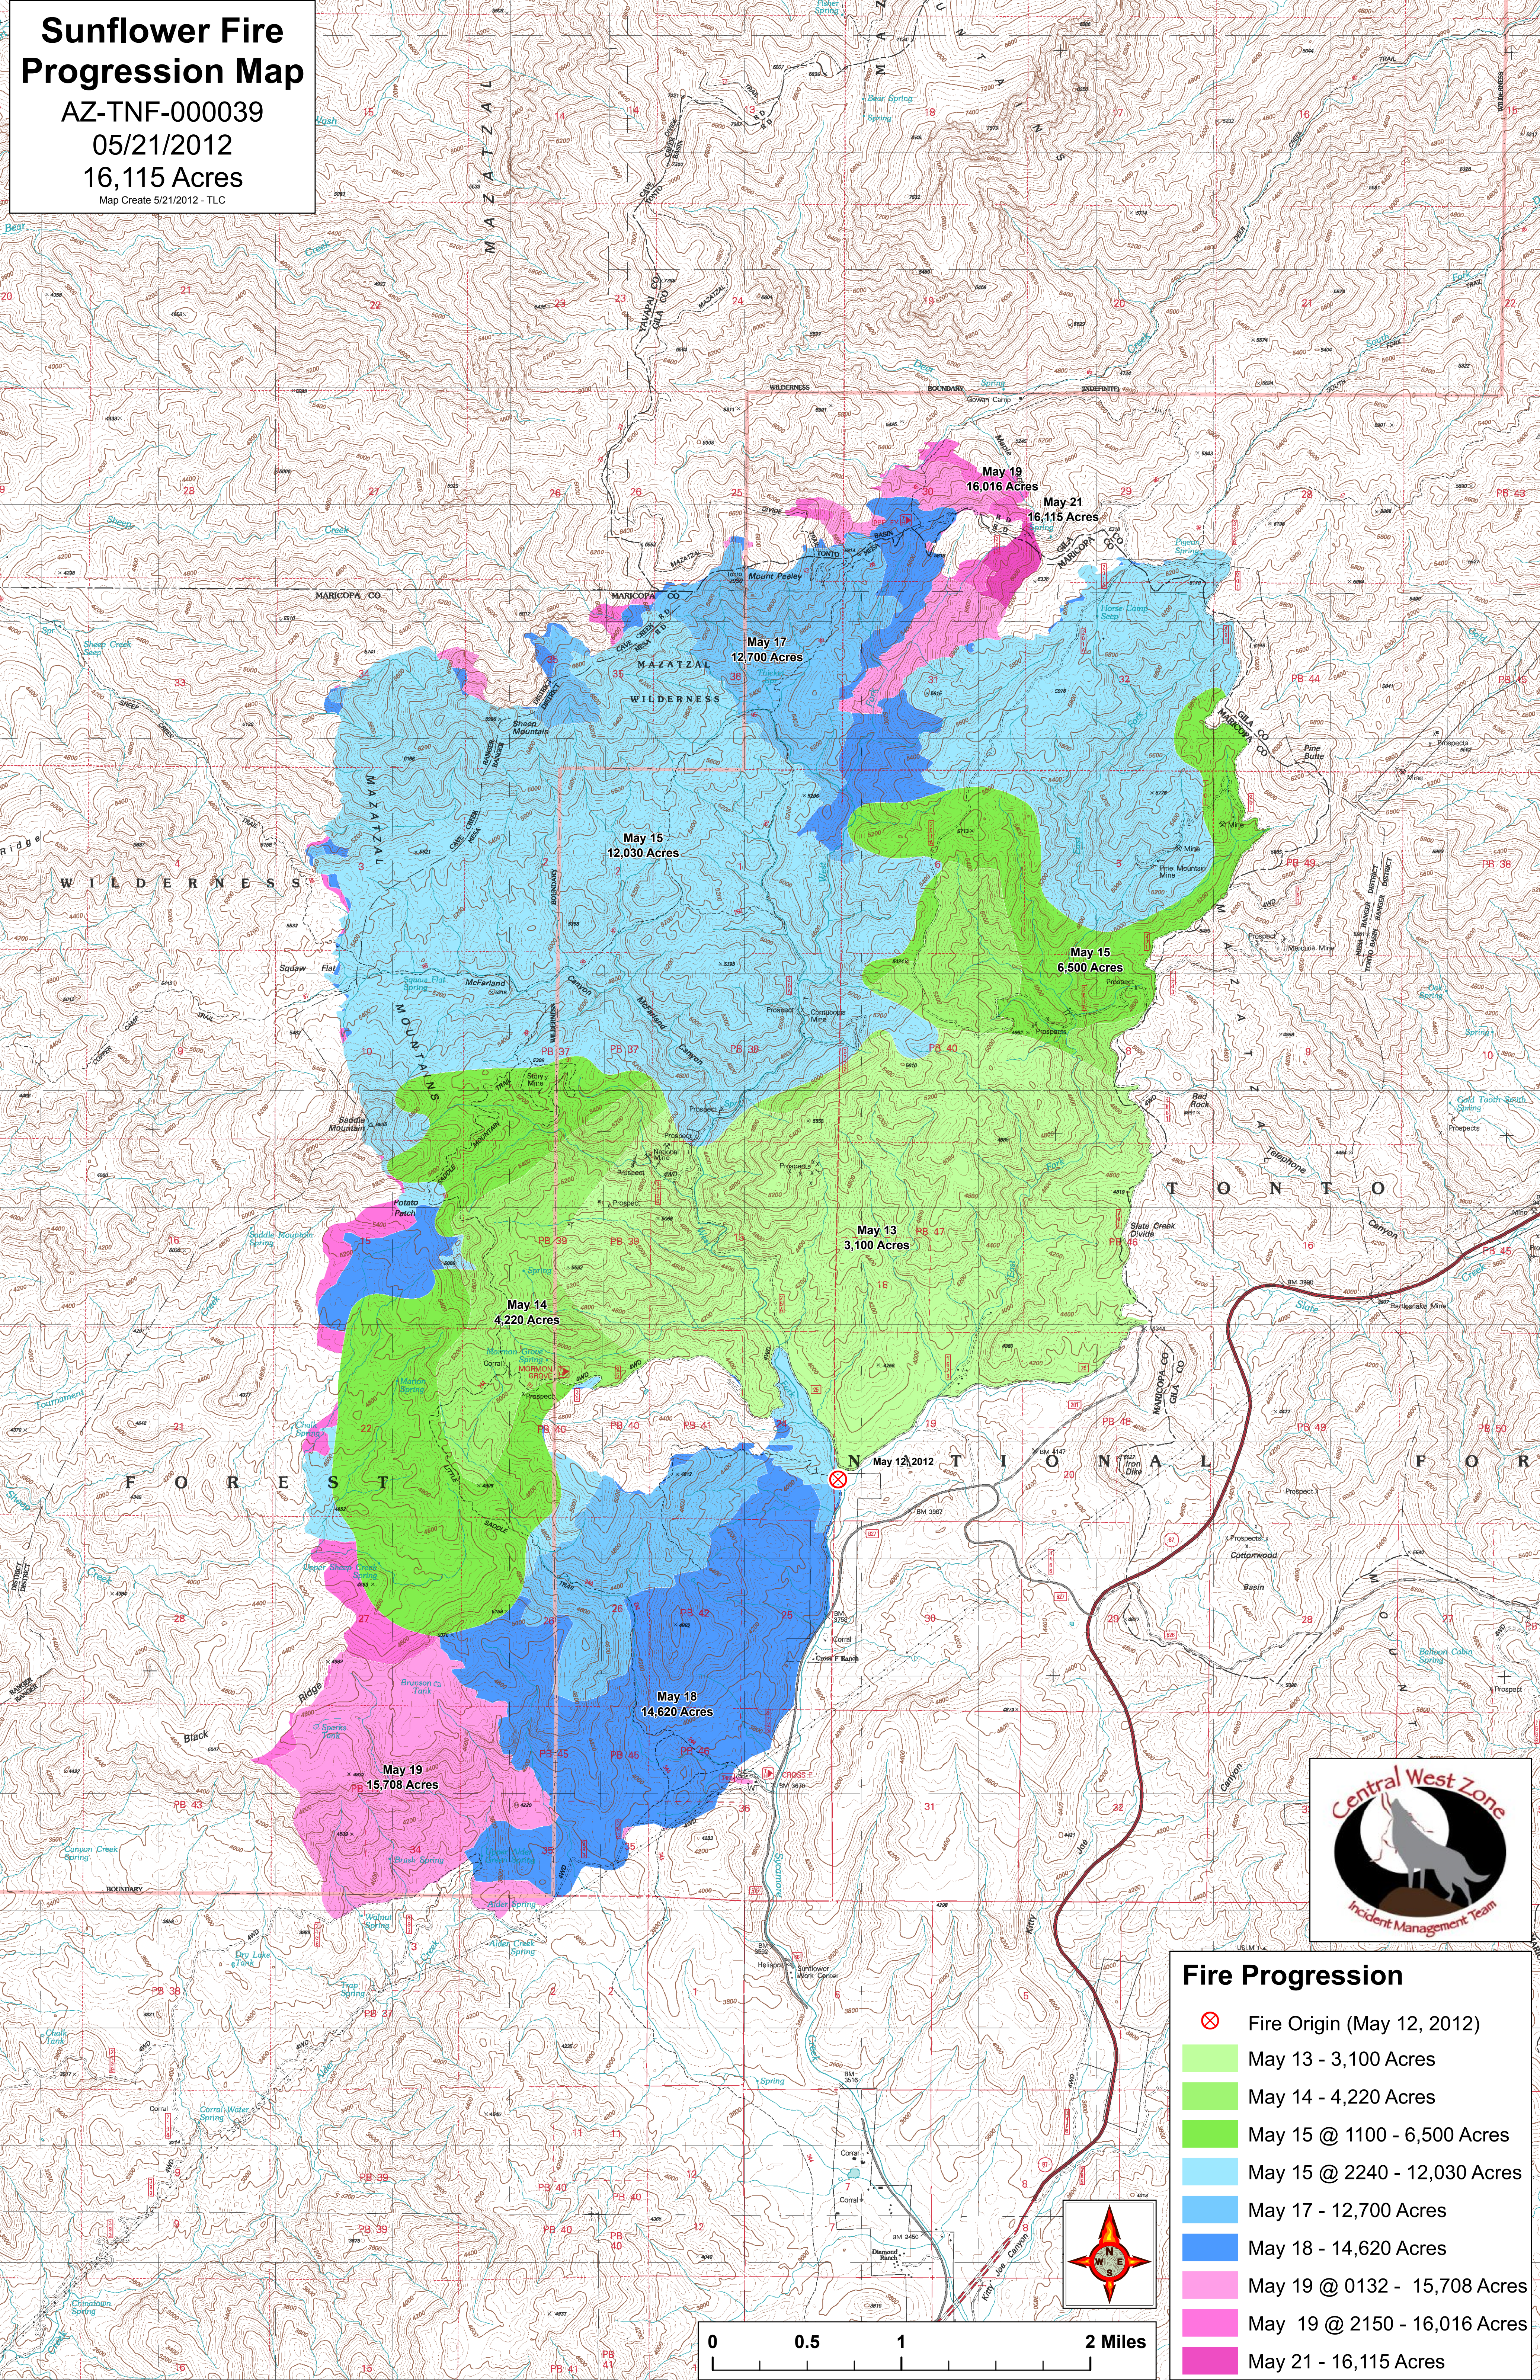

Sunflower Fire Progression Map

AZ-TNF-000039
 05/21/2012
 16,115 Acres
 Map Create 5/21/2012 - TLC

Fire Progression

	Fire Origin (May 12, 2012)
	May 13 - 3,100 Acres
	May 14 - 4,220 Acres
	May 15 @ 1100 - 6,500 Acres
	May 15 @ 2240 - 12,030 Acres
	May 17 - 12,700 Acres
	May 18 - 14,620 Acres
	May 19 @ 0132 - 15,708 Acres
	May 19 @ 2150 - 16,016 Acres
	May 21 - 16,115 Acres